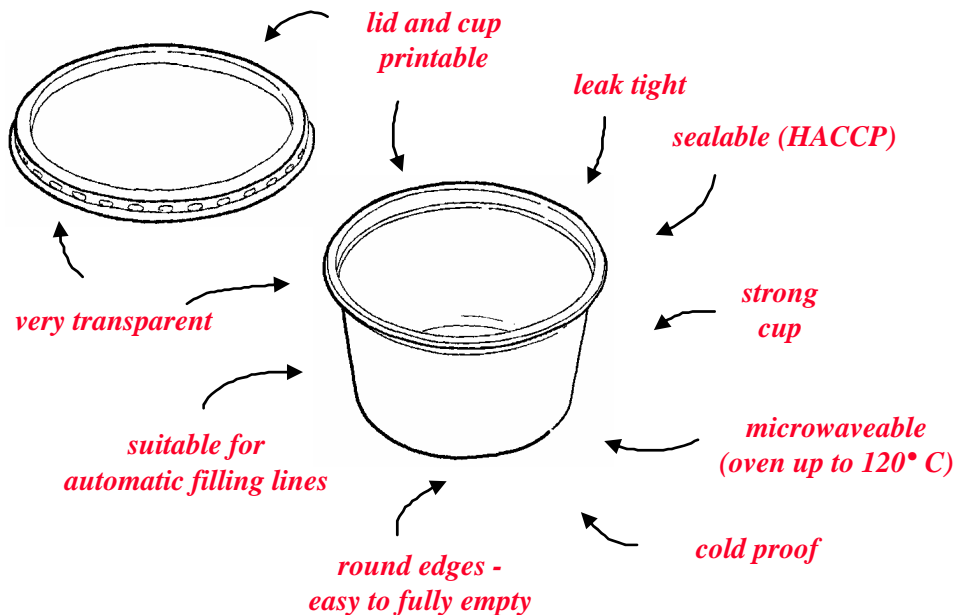

Serie (102)

φ 115 mm

350 cc

450 cc

500 cc

lid

Name	Hight in mm	Thickness in micron	Quantity per carton	Quantity per Europallet	Colour	Printable	On stock	On demand
102/42P - 250 cc	42	900	1.000	12.000	Transparent / white	☺		☺
102/56P - 350cc	56	900	1.000	12.000	Transparent / white	☺		☺
102/72P - 450cc	72	1.100	1.000	12.000	Transparent	☺		☺
102/80P - 500cc	80	1.200	1.000	12.000	Transparent	☺		☺
102P D - lid		300	1.000	20.000	Transparent / white	☺		☺

- Nice design though round edges - this makes the difference to other standard cups
- Broad range - one lid fits to all volumes
- Own logo engraved in cup or lid possible
- Other product colours available on request
- Blast freeze proof material possible
- Cup and lid printable up to 6 colours
- Delivery per pallet per article
- Suitable for the packaging of: Dairy Products - Nuts - Salads