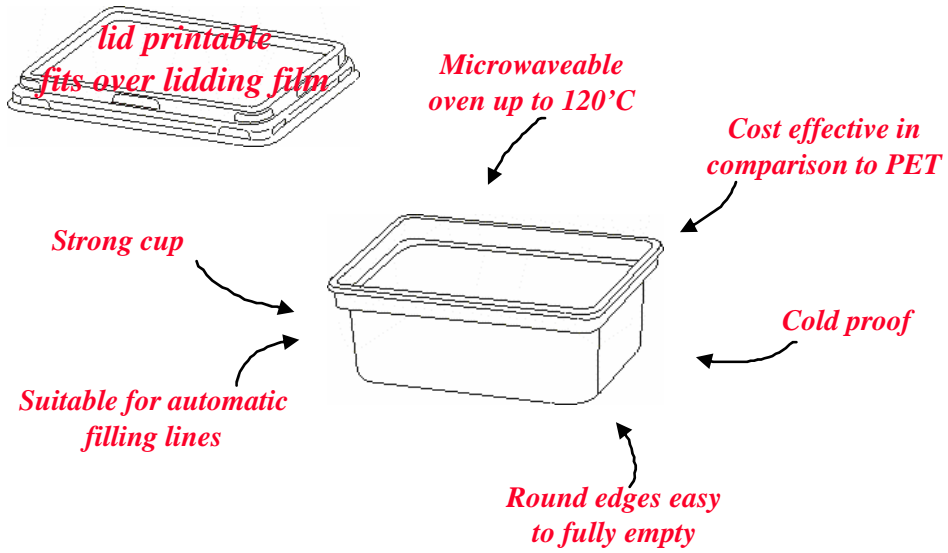

**Serie 76**

Name	Hight in mm	Thickness in microns	Quantity per carton	Quantity per Europallet	Colour	Printable	On stock	On demand
76/47 cup – 250 cc	47	1100	-	-	Cream/transparent	☺		☺
76/38 cup – 180 cc	38	900-1000	1225	14700	Cream/transparent	☺		☺
76 D lid	-	380	1760	35200	Cream/transparent	☺		☺

- Other product colour available on request
- Blast freeze proof material possible
- delivery per pallet per article
- Suitable for the packaging of: dairy product, ice creams, margarine, butter, fat
- Lids and cups printable up to 6 colours