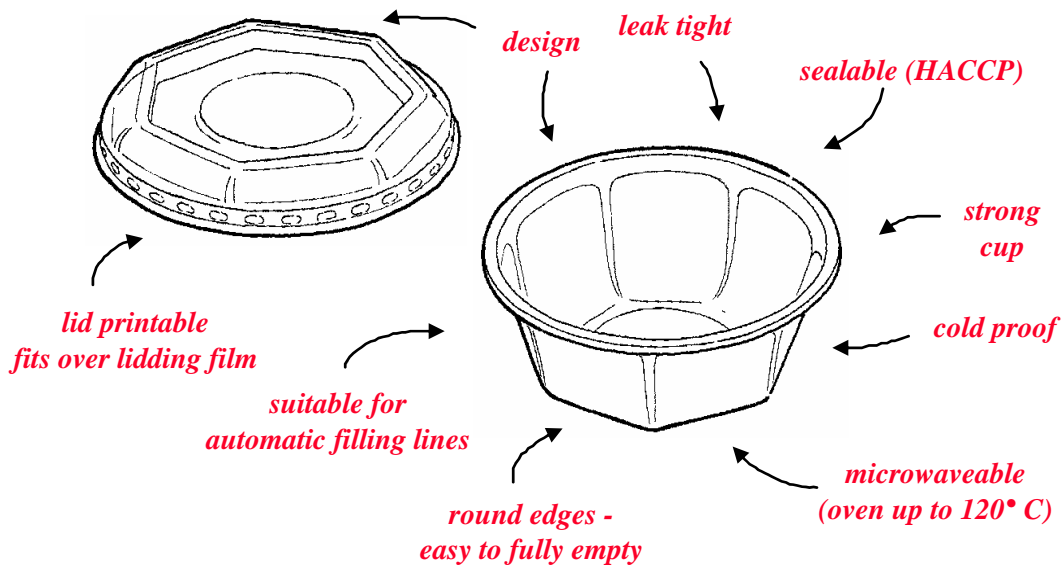

Ro 115 sept - seal

Ř 115 mm

150 cc

250 cc

500 cc

snap-over lid

Ro 115 seal lid

Name	Hight in mm	Thickness in micron	Quantity per carton	Quantity per Europallet	Colour	Printable	On stock	On demand
Ro 115 sept - 150cc	32	500	1.000	20.000	transparent / black	☺		
Ro 115 sept - 250cc	45	600	1.000	20.000	transparent / black	☺		
Ro 115 sept - 500cc	86	1.200	1.000	16.000	-			☺
Ro 115 sept - lid	-	350	1.000	20.000	transparent	☺	☺	
Ro 115 seal - lid	-	300	1.000	20.000	transparent / white	☺	☺	
Ro 115 seal - rib-lid	-	300	1.000	20.000	transparent	☺	☺	

- Extraordinary design giving benefits of added value
- the possibility to be different to competitors
- Wonderful product presentation
- Own logo engraved in cup or lid possible
- Ro 115 sept and Ro 115 are changeable with each other - very good combination possibilities
- Ro 115 seal lid fits to Ro 115 sept seal cup
- Other product colours on demand
- Blast freeze proof material possible
- Lids printable up to 6 colours with delivery time of 6 weeks
- Delivery per pallet per article
- We care for sealing machine and have suitable lidding film available
- Suitable for the packaging of: Salads - Seafood - Nuts