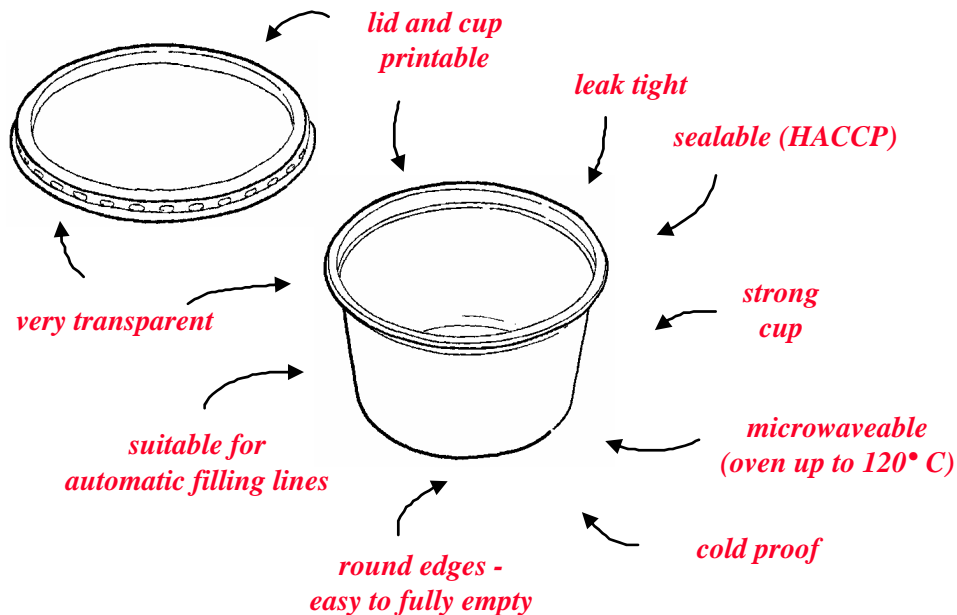

# Ro 115 seal

Ø 115 mm

250 cc

350 cc

450 cc

500 cc

750 cc

lid

rib - lid

Name	Hight in mm	Thickness in micron	Quantity per carton	Quantity per Europallet	Colour	Printable	On stock	On demand
Ro 115 seal - 250cc	42	800	1.000	12.000	transparent	☺		
Ro 115 seal - 350cc	56	1.000	1.000	12.000	transparent	☺	☺	
Ro 115 seal - 450cc	72	1.000	1.000	12.000	transparent	☺	☺	
Ro 115 seal - 500cc	80	1.200	1.000	12.000	transparent / white	☺	☺	
Ro 115 seal - 750cc	120	1.500	1.000	12.000	-	☺		☺
Ro 115 seal - lid	-	300	1.000	20.000	transparent / white	☺	☺	
Ro 115 seal - rib-lid	-	300	1.000	20.000	transparent	☺	☺	

- Nice design though round edges - this makes the difference to other standard cups
- Broad range - one lid fits to all volumes
- Own logo engraved in cup or lid possible
- Ro 115 seal and Ro 115 sept seal are interchangeable - wonderful combination possibilities
- Other product colours available on request
- Blast freeze proof material possible
- Cup and lid printable up to 6 colours
- Rib lid for controlled air circulation in the cup
- Delivery per pallet per article
- We care for sealing machine and have suitable lidding film available