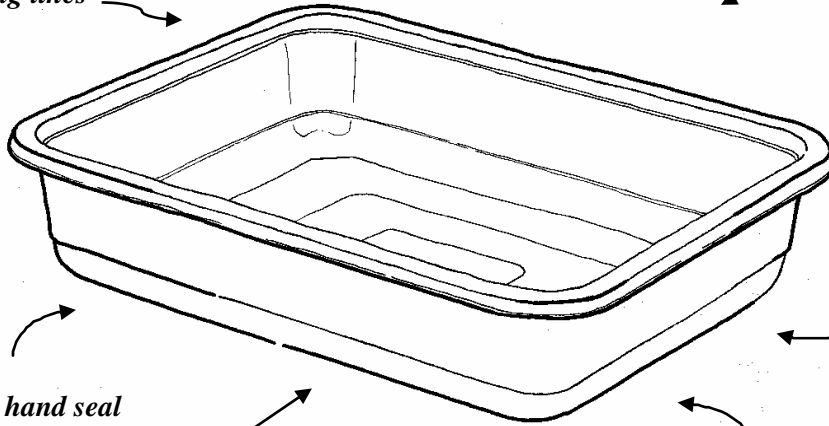

# RE 308 seal (1/2 Gastro)

308 x 240 mm

Microwaveable  
(oven up to 120° C)

Available in barrier  
PP/EVOH/PP

Suitable for automatic  
filling lines

Sealable  
(MAP/CAP)

2800 cc

Suitable for hand seal  
machines

Design - round edges

Cold proof

Suitable for  
pasteurisation and  
sterilisation

3400 cc

Name

Height in mm

Quantity per carton

Quantity per Europallet

Colour

Printable  
On stock  
On demand

Name	Height in mm	Quantity per carton	Quantity per Europallet	Colour	Printable	On stock	On demand
Re 308 seal – 1000 cc	22	140	2080	Black / white			☺
Re 308 seal – 2800 cc	50	140	2080	black / white	☺		
Re 308 seal – 3400 cc	60	140	2080	black / white	☺		
Re 308 seal – 5000 cc	88	130	2080	black / white	☺		
Re 308 seal – 6000 cc	110	120	2080	black / white	☺		
Re 308 seal – snap over lid		100	2000	transparent			☺

5000 cc

6000 cc

- Other product colours available on request
- Blast freeze proof material possible
- Barrier PP possible
- Delivery per pallet per article
- Suitable for:
  - Vegetables
  - Meat and Fish
  - Catering