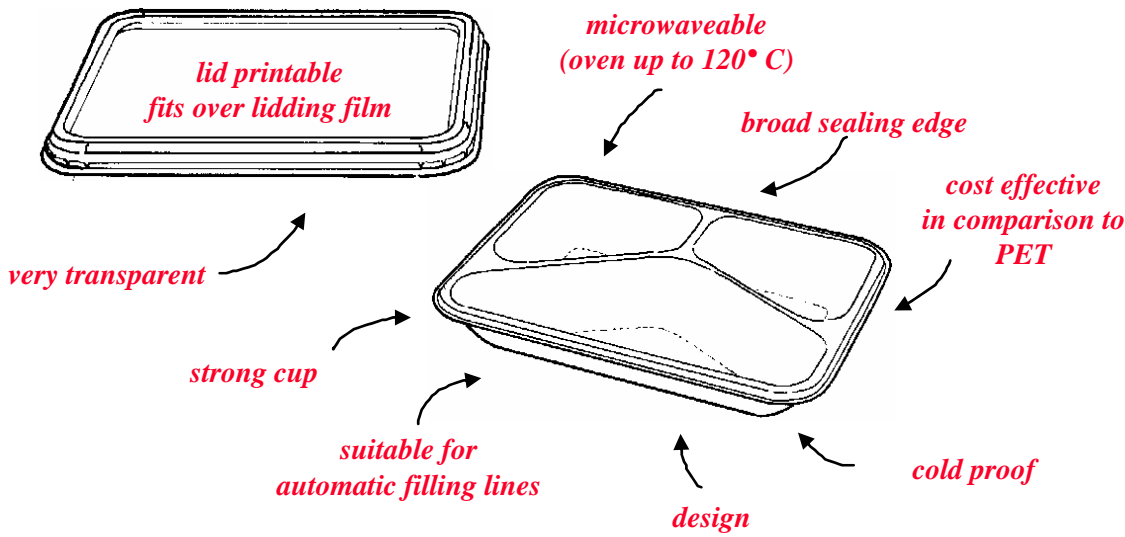

Re 228 seal - menu trays

228 x 178 mm

1 comp - 900 cc

1 comp - 1.200 cc

1 comp - 1.500 cc

2 comp - 880 cc

2 comp - 1.130 cc

3 comp - 810 cc

3 comp - 1.050 cc

lid

Name Hight in mm Thickness in micron Quantity per carton Quantity per Europallet Colour Printable On stock On demand

Name	Hight in mm	Thickness in micron	Quantity per carton	Quantity per Europallet	Colour	Printable On stock	On demand
Re 228 - 1 comp - 900cc	33	800	400	8.000	trans. / black / white	☺	
Re 228 - 1 comp - 1200cc	42	800	300	7.200	trans. / black / white	☺	
Re 228 - 1 comp - 1500cc	52	800	300	7.200	trans. / black / white	☺	
Re 228 - 2 comp - 880cc (480 cc + 400 cc)	33	800	400	8.000	black / white	☺	
Re 228 - 2 comp - 1130cc (630 cc + 500 cc)	45	800	400	8.000	trans. / black / white	☺	
Re 228 - 3 comp - 810cc (380 cc + 240 cc + 190 cc)	33	800	400	8.000	black / white	☺	
Re 228 - 3 comp - 1050cc (520 cc + 300 cc + 230 cc)	48	800	400	8.000	black / white	☺	
Re 228 - lid	-	400	400	6.400	transparent	☺	☺

- Compartments can be completely sealed
- Other product colours available on request
- Lid printable up to 6 colours
- Delivery per half pallet per article
- Blast freeze proof material possible
- We care for sealing machine and have suitable lidding film available
- Suitable for the packaging of: Fresh Meals - Salads - Portions