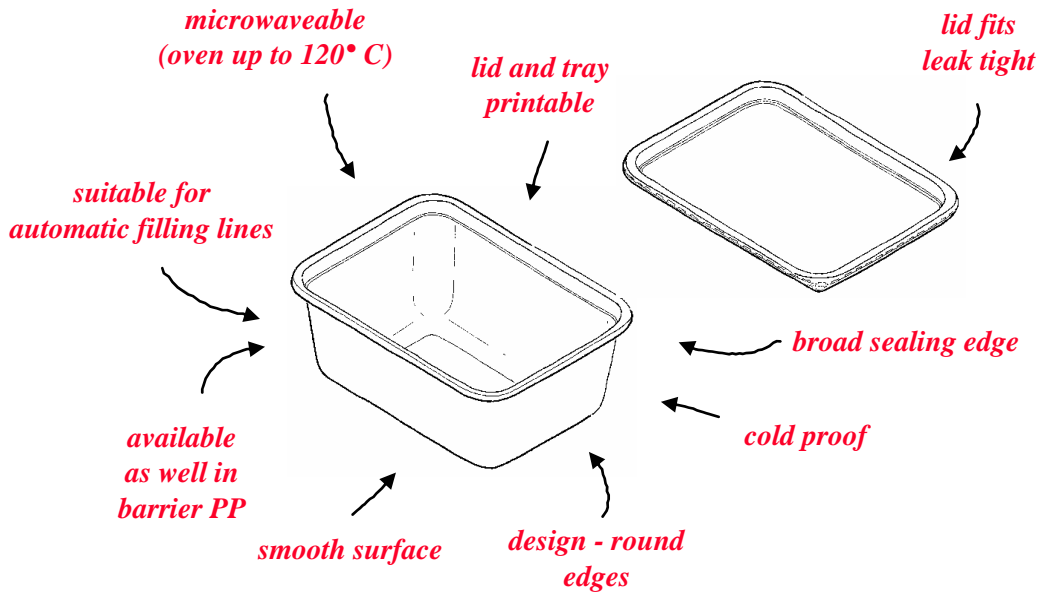

Re 185 seal

185 x 136 mm

500 cc

750 cc

1.000 cc

1.500 cc

snap - in lid

Name	Hight in mm	Quantity per carton	Quantity per Europallet	Colour	Printable	On stock	On demand
Re 185 seal - 500cc	38	300	6.000	weiß / transparent	☺		
Re 185 seal - 750cc	52	300	6.000	weiß / transparent	☺	☺	
Re 185 seal - 1.000cc	68	300	6.000	weiß / transparent	☺	☺	
Re 185 seal - 1.500cc	102	300	6.000	weiß / transparent	☺	☺	
Re 185 seal Innen - Deckel	-	600	12.000	transparent	☺	☺	

- Own logo engraved in cup or lid possible
- Other product colours available on request
- Lid and cup printable up to 6 colours
- Delivery per half pallet per article
- Blast freeze proof material possible
- We care for sealing machine and have suitable lidding film available
- Suitable for the packaging of: Fresh Meals - Salads - Portions - Fish - Vegetables - Asian dishes