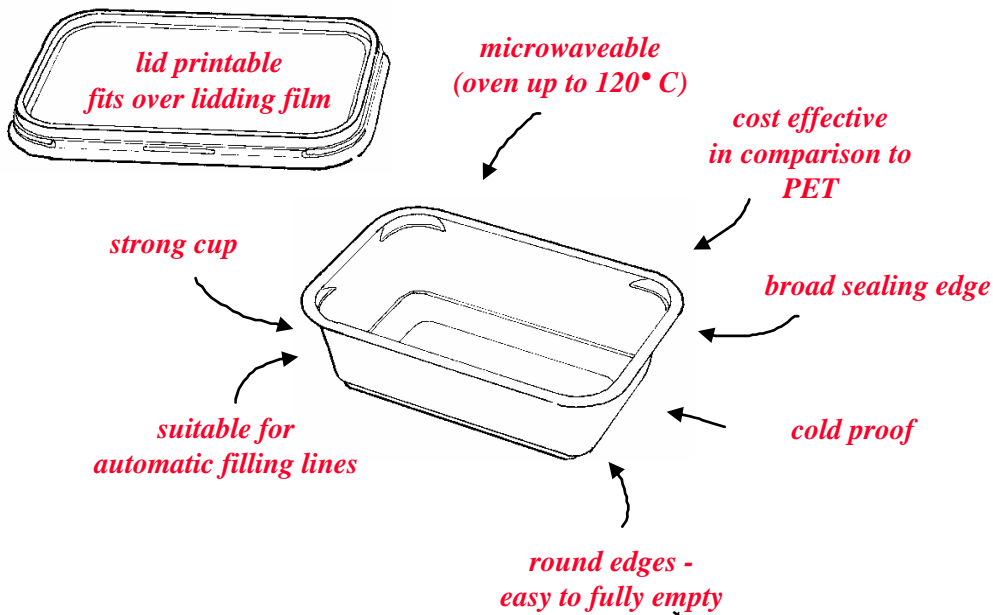

Re 158 seal

158 x 110 mm

250 cc

400 cc

500 cc

snap - on lid

Name
 Height in mm
 Thickness in micron
 Quantity per carton
 Quantity per Europallet
 Colour
 Printable
 On stock
 On demand

Name	Height in mm	Thickness in micron	Quantity per carton	Quantity per Europallet	Colour	Printable	On stock	On demand
Re 158 seal - 250cc	24	800	1.000	16.000	-			☺
Re 158 seal - 400cc	40	800	1.000	16.000	-			☺
Re 158 seal - 500cc	47	800	1.000	16.000	black / white			☺
Re 158 seal snap-over lid	-	350	1.000	20.000	transparent	☺		☺
Re 158 seal snap-in lid	-	300	1.000	20.000	-	☺		☺

- Own logo engraved in cup or lid possible
- Other product colours available on request
- Blast freeze proof material possible
- Lid printable up to 6 colours
- Delivery per half pallet per article
- We care for sealing machine and have suitable lidding film available
- Suitable for the packaging of:
 - Salads
 - Small Meals e.g. Lasagne, Seafood
 - Vegetables