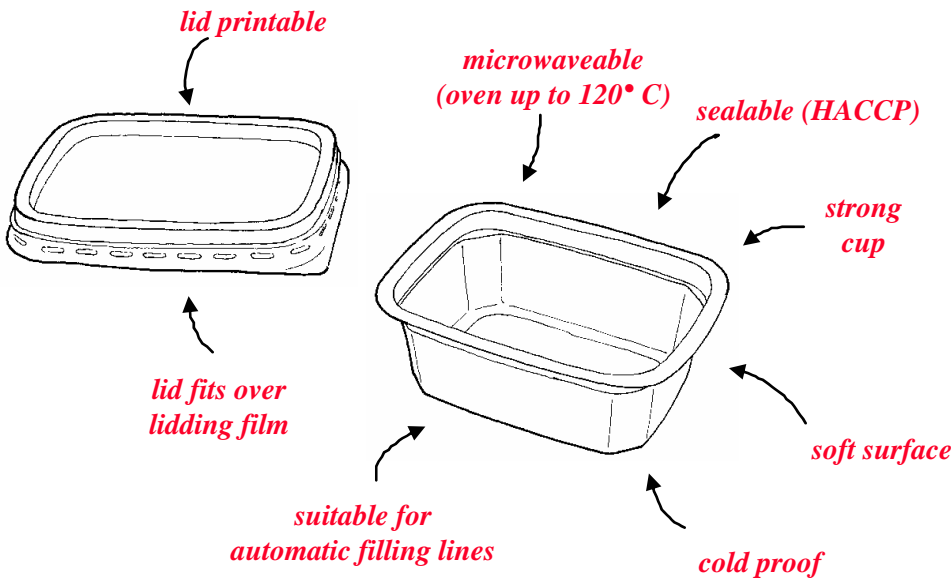

Re 108 seal

112 x 86 mm

125 cc

175 cc

250 cc

280 cc

310 cc

snap-over lid

Name	Hight in mm	Thickness in micron	Quantity per carton	Quantity per Europallet	Colour	Printable	On stock	On demand
Re 108 seal - 125cc	27	700	1.664	19.968	-			☺
Re 108 seal - 175cc	37	700	1.664	19.968	transparent			☺
Re 108 seal - 250cc	45	900	1.664	19.968	transparent			☺
Re 108 seal - 280cc	50	900	1.664	19.968	transparent			☺
Re 108 seal - 310cc	55	900	1.664	19.968	transparent			☺
Re 108 seal - 500cc	93	1.400	1.664	19.968	-			☺
Re 108 seal snap-in lid	-	375	2.720	32.640	transparent	☺		☺
Re 108 seal snap-over lid	-	375	2.550	30.600	transparent	☺		☺

- Broad range - one lid fits to all volumes
- Own logo engraved in cup or lid possible
- Little shelf space necessary
- Other product colours available on request
- Blast vreeze proof material possible
- Snap-in and snap on lid possible
- Cup and lid printable up to 6 colours
- Delivery per pallet per article
- We care for sealing machine and have suitable lidding film available
- Suitable for the packaging of: Traditional Salads