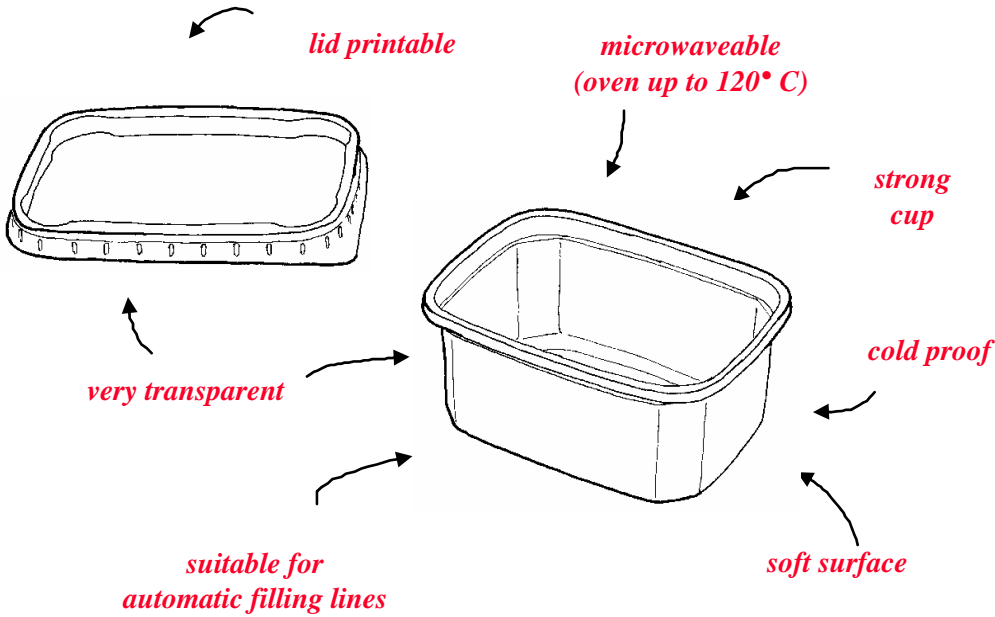

Re 108

108 x 82 mm

150 cc

175 cc

250 cc

280 cc

310 cc

lid

Name	Hight in mm	Thickness in micron	Quantity per carton	Quantity per Europallet	Colour	Printable	On stock	On demand
Re 108 - 125cc	27	600	1.000	20.000	transparent			☺
Re 108 - 150cc	31	600	1.000	20.000	trans. / black / white			☺
Re 108 - 175cc	37	600	1.000	20.000	transparent			☺
Re 108 - 250cc	45	700	1.000	20.000	trans. / black / white			☺
Re 108 - 280cc	50	800	1.000	20.000	transparent			☺
Re 108 - 310cc	55	900	1.000	20.000	-			☺
Re 108 lid	-	300	1.000	24.000	transp. / white	☺		☺

- Broad range - one lid fits to all volumes
- Own logo engraved in cup or lid possible
- Little shelf space necessary
- Combi pack 500 pieces 250cc cups and 500 pieces lids in one carton
- Other product colours available on request
- Blast freeze proof material possible
- Lid printable up to 6 colours
- Delivery per pallet per article
- Suitable for the packaging of: Meat Products- Traditional Salads- Sauces